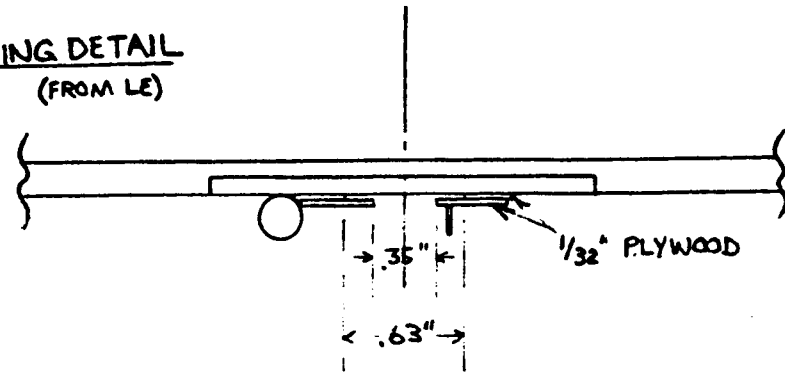

**WING DETAIL  
(FROM LE)**

**PYLON**  
 3/16" 816  
 (FUSELAGE SAME)

**WING PLANFORM**

**STAB  
PLANFORM**

**RUDDER  
PLANFORM  
(FROM WINGTIP)**

ALL WIDGETS ARE .032" MUSIC WIRE

**A WIDGET**

SIDE VIEW

BOTTOM VIEW

**B WIDGET**

SIDE VIEW

ALSO SEE WING  
DETAIL

**C WIDGET**

SIDE VIEW

BOTTOM VIEW

**NOCTURNE BR/G**  
 by: JEFF VINCENT 4/85  
 3rd PLACE NARAM-26  
 PLATE 2 FULL SCALE