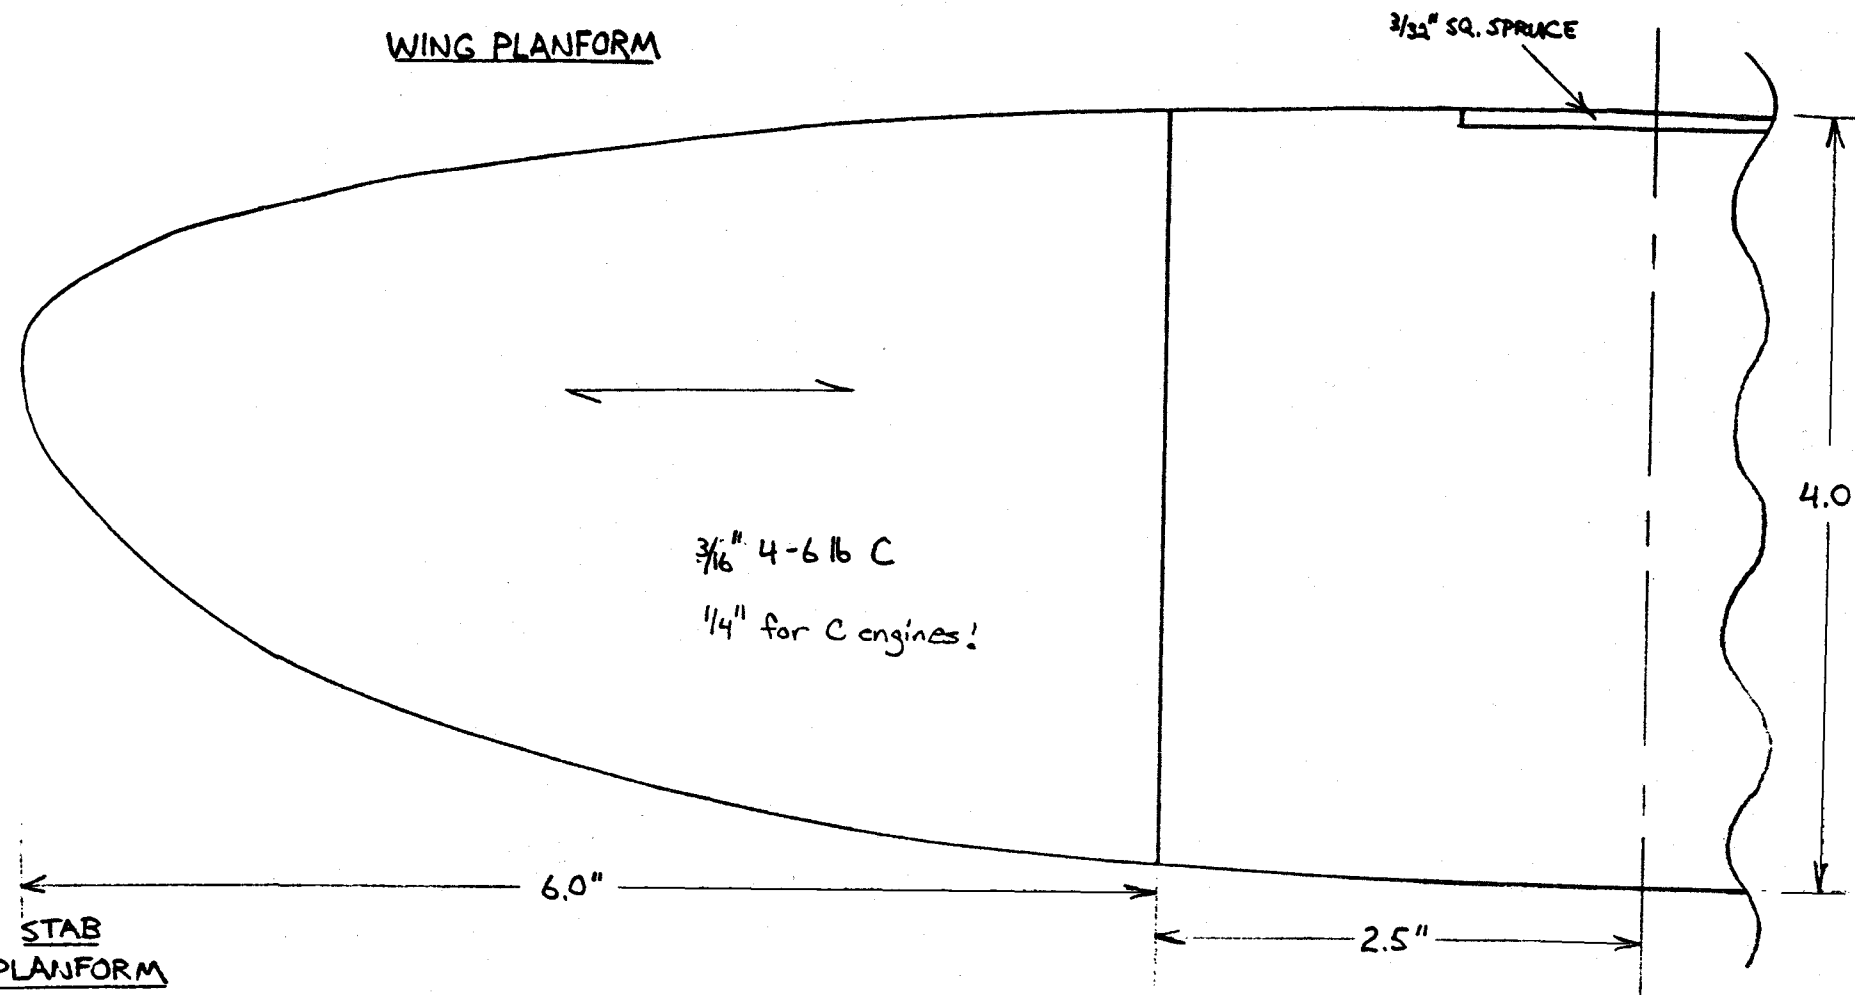

**WING DETAIL  
(FROM LE)**

**PYLON**  
 3/16" 816  
 (FUSELAGE SAME)

**WING PLANFORM**

**STAB  
PLANFORM**

**RUDDER  
PLANFORM  
(FROM WINGTIP)**

ALL WIDGETS ARE .032" MUSIC WIRE

**A WIDGET**

SIDE VIEW

BOTTOM VIEW

**B WIDGET**

SIDE VIEW

ALSO SEE WING  
DETAIL

**C WIDGET**

SIDE VIEW

BOTTOM VIEW

**NOCTURNE BR/G**  
 by: JEFF VINCENT 4/85  
 3rd PLACE NARAM-26  
 PLATE 2 FULL SCALE