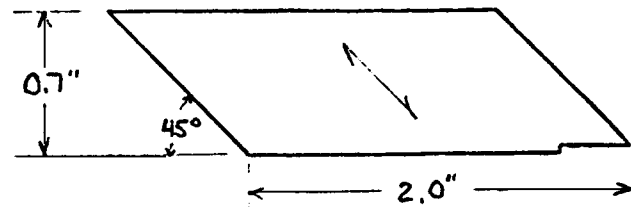

**WING DETAIL  
(FROM LE)**

**PYLON**  
 3/16" 816  
 (FUSELAGE SAME)

**WING PLANFORM**

**STAB  
PLANFORM**

**RUDDER  
PLANFORM  
(FROM WINGTIP)**

ALL WIDGETS ARE .032" MUSIC WIRE

**A WIDGET**

SIDE VIEW