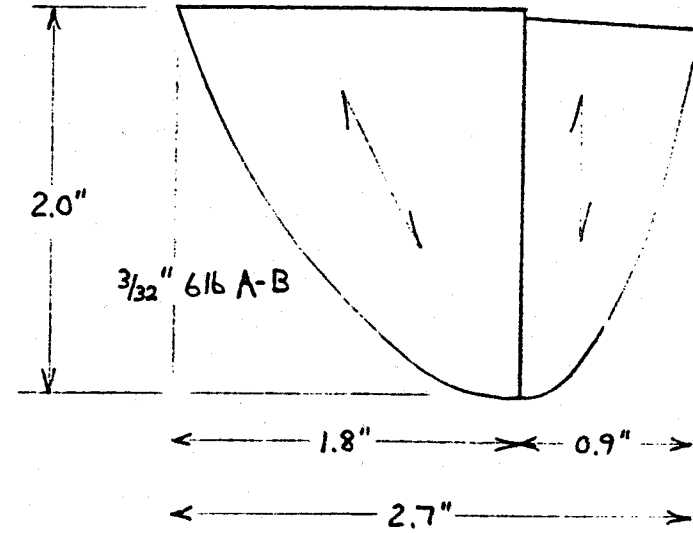

**WING DETAIL  
(FROM LE)**

**PYLON**  
 3/16" 816  
 (FUSELAGE SAME)

**WING PLANFORM**

**STAB  
PLANFORM**

**RUDDER  
PLANFORM  
(FROM WINGTIP)**

ALL WIDGETS ARE .032" MUSIC WIRE

**A WIDGET**

SIDE VIEW

BOTTOM VIEW

**B WIDGET**

SIDE VIEW

ALSO SEE WING  
DETAIL

**C WIDGET**

SIDE VIEW

BOTTOM VIEW

**NOCTURNE BR/G**  
 by: JEFF VINCENT 4/85  
 3rd PLACE NARAM-26  
 PLATE 2 FULL SCALE