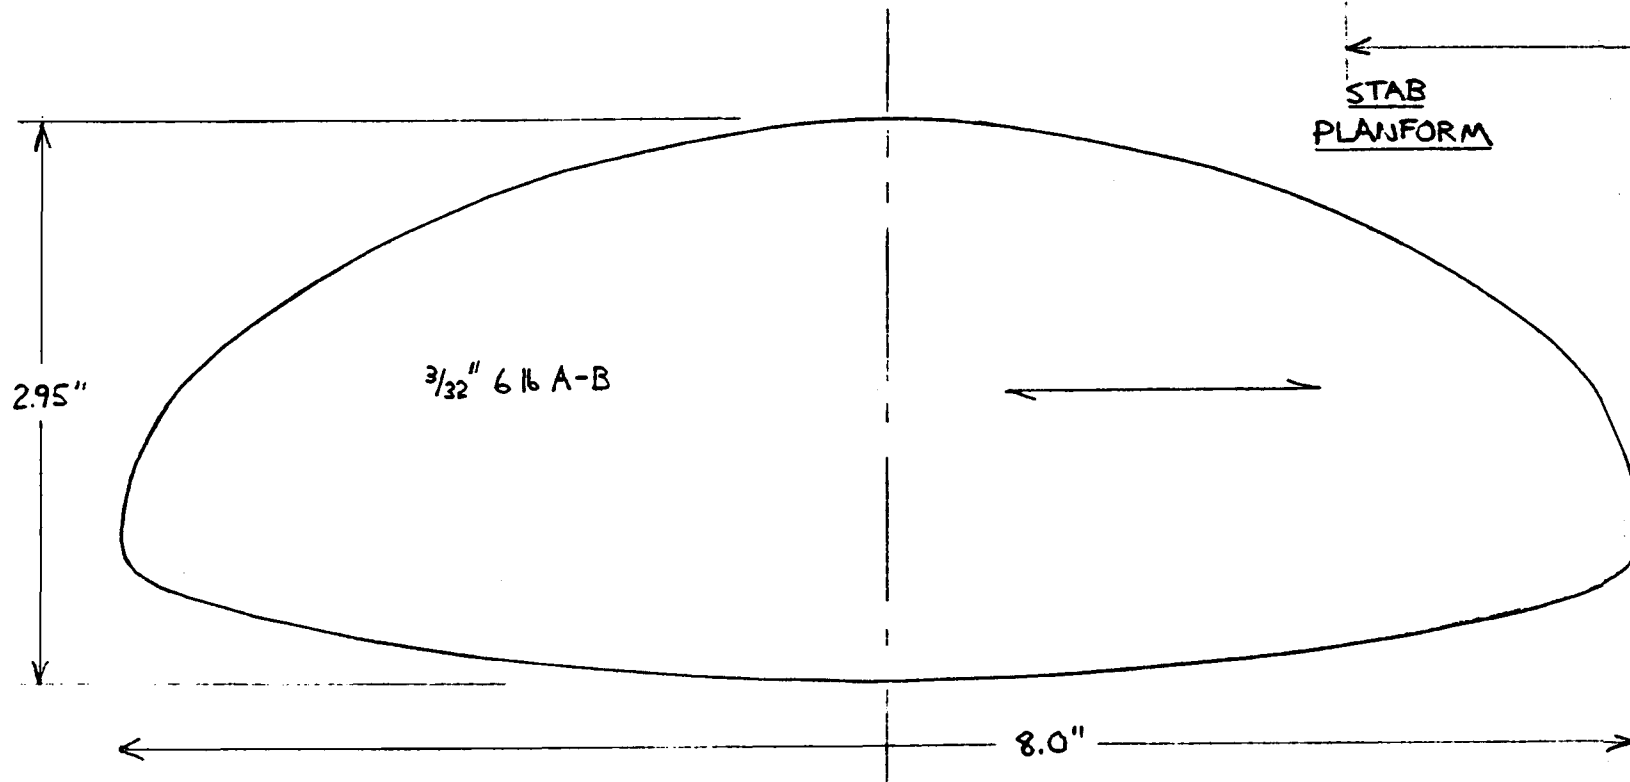

**WING DETAIL  
(FROM LE)**

**PYLON**  
 3/16" 816  
 (FUSELAGE SAME)

**WING PLANFORM**

**STAB  
PLANFORM**

**RUDDER  
PLANFORM  
(FROM WINGTIP)**

ALL WIDGETS ARE .032" MUSIC WIRE

**A WIDGET**

SIDE VIEW

BOTTOM VIEW

**B WIDGET**

SIDE VIEW

ALSO SEE WING  
DETAIL

**C WIDGET**

SIDE VIEW

BOTTOM VIEW

**NOCTURNE BR/G**  
 by: JEFF VINCENT 4/85  
 3rd PLACE NARAM-26  
 PLATE 2 FULL SCALE